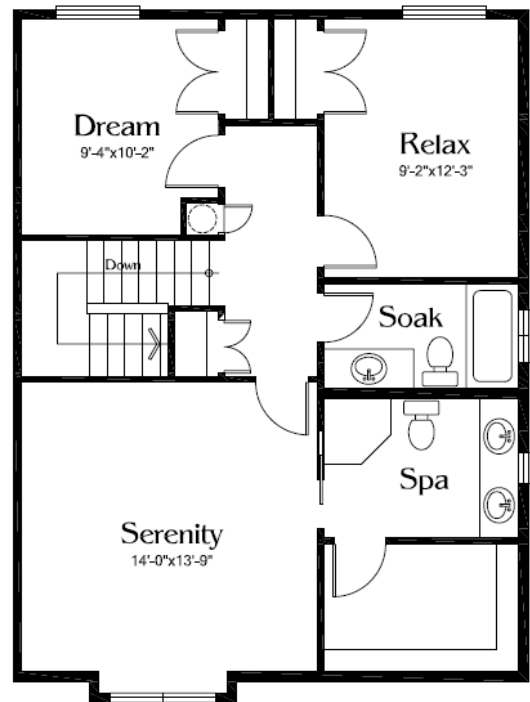

**The Tern**  
(Standard Model)

Main Floor Area: 842 sf  
Garage Area: 440 sf

Second Floor: 791 sf  
Finished Floor Area: 1633 sf