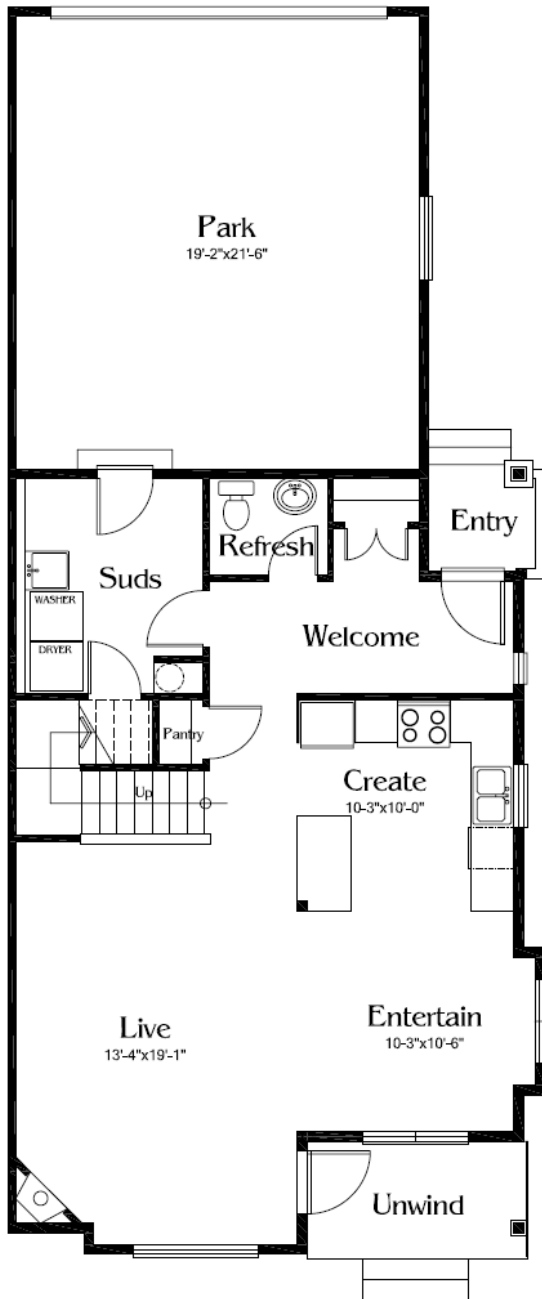

**The Tern**  
(Standard Model)

Main Floor Area: 842 sf  
Garage Area: 440 sf

Second Floor: 791 sf  
Finished Floor Area: 1633 sf