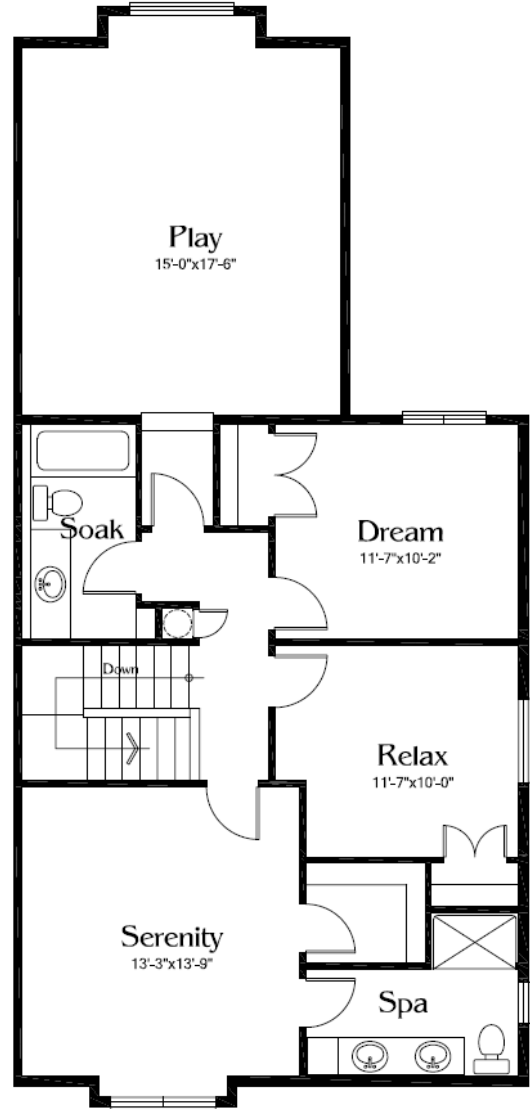

**The Tern**  
(with Bonus Room)

Main Floor Area: 842 sf  
Garage Area: 440 sf

Second Floor: 1091 sf  
Finished Floor Area: 1933 sf