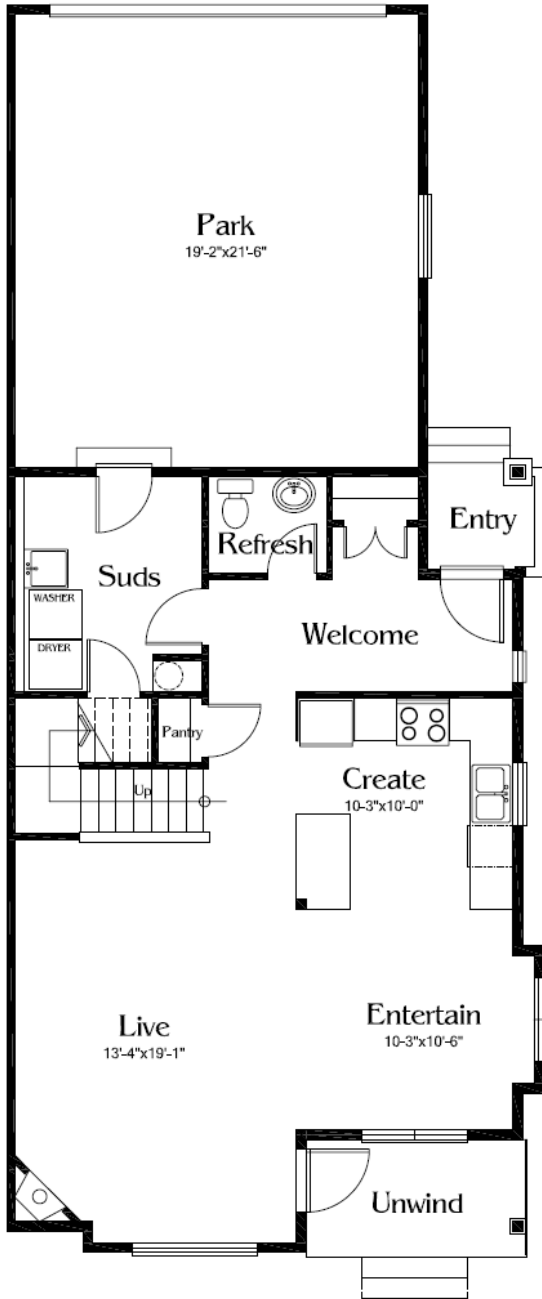

**The Tern**  
(with Bonus Room)

Main Floor Area: 842 sf  
Garage Area: 440 sf

Second Floor: 1091 sf  
Finished Floor Area: 1933 sf