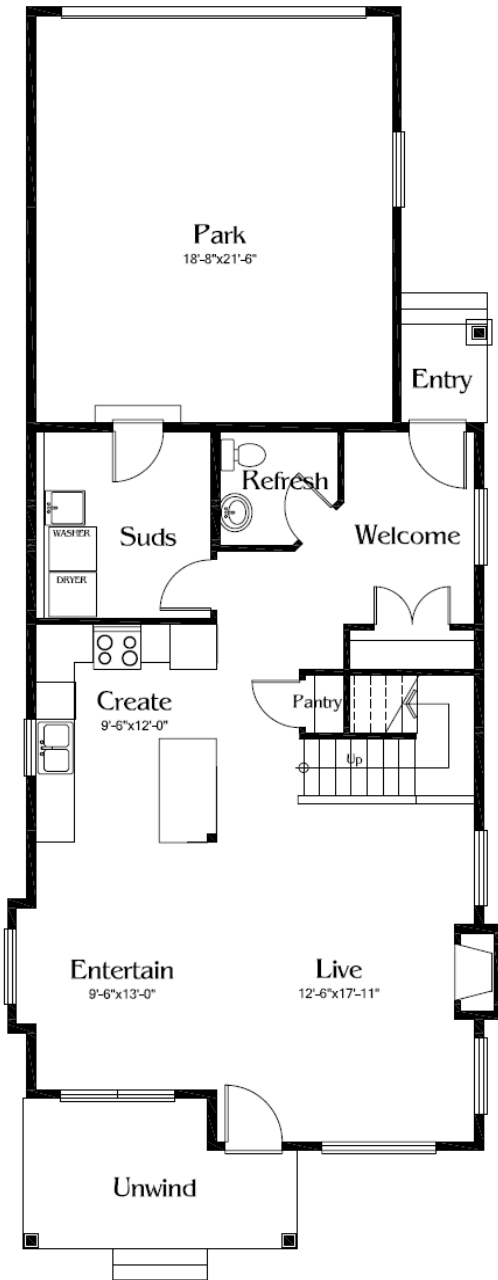

The Sandpiper
(with Bonus Room)

Main Floor Area: 910 sf
Garage Area: 432 sf

Second Floor: 1303 sf
Finished Floor Area: 2213 sf