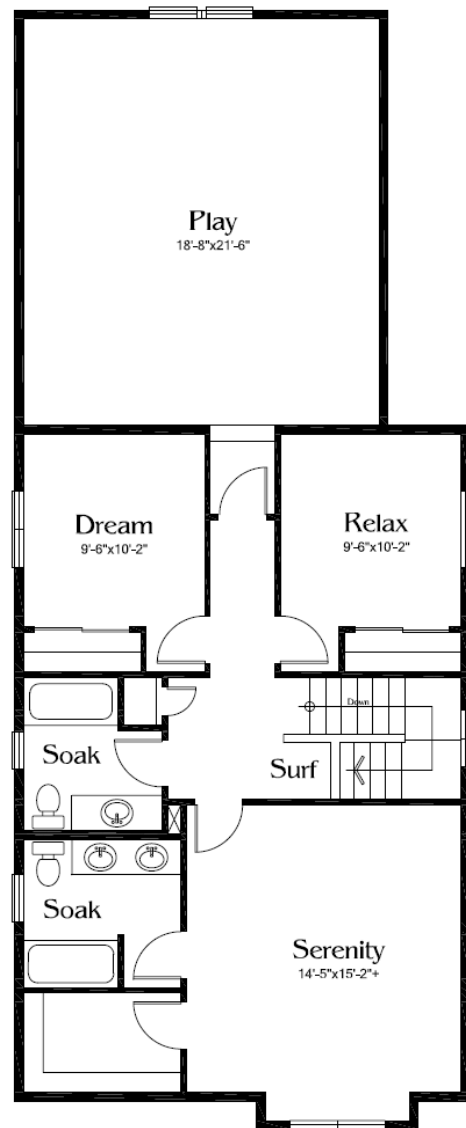

The Sandpiper
(with Bonus Room)

Main Floor Area: 910 sf
Garage Area: 432 sf

Second Floor: 1303 sf
Finished Floor Area: 2213 sf