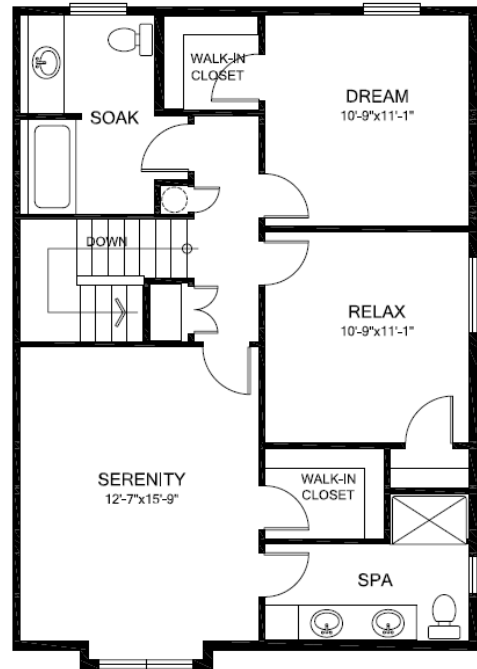

The Heron
(Standard Model)

Main Floor Area: 910 sf
Garage Area: 429 sf

Second Floor: 840 sf
Finished Floor Area: 1750 sf