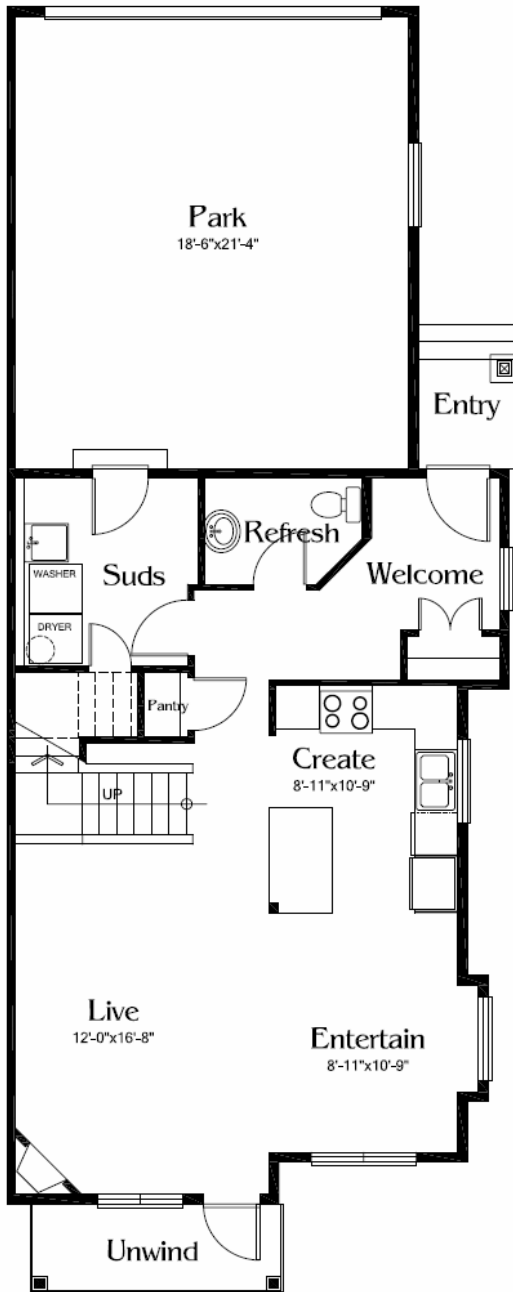

The Heron
(Standard Model)

Main Floor Area: 910 sf
Garage Area: 429 sf

Second Floor: 840 sf
Finished Floor Area: 1750 sf