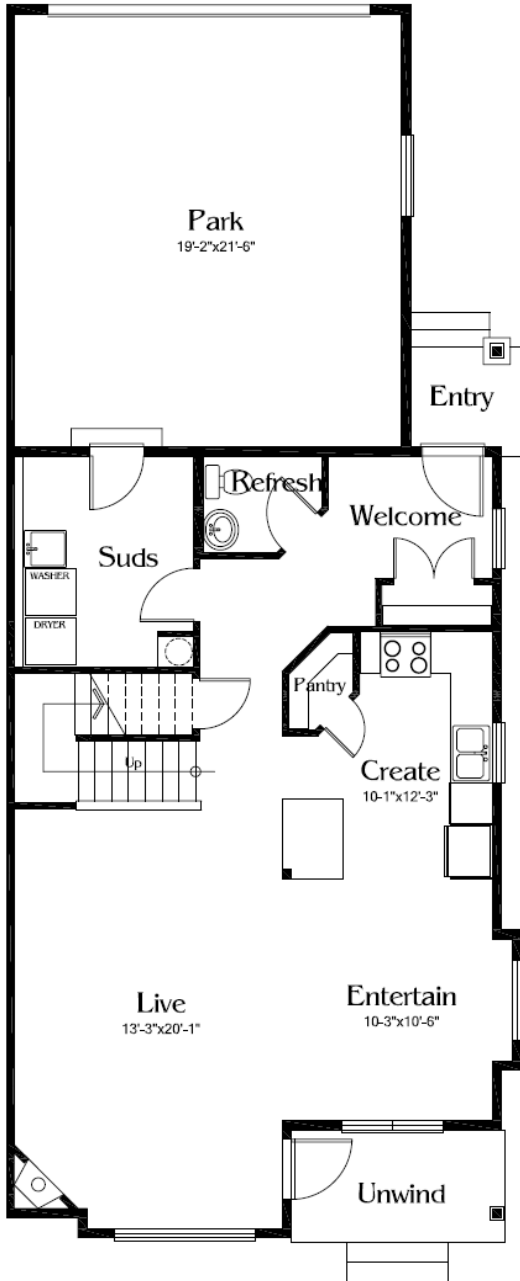

**The Heron**  
(with Bonus Room)

Main Floor Area: 910 sf  
Garage Area: 440 sf

Second Floor: 1135 sf  
Finished Floor Area: 2045 sf