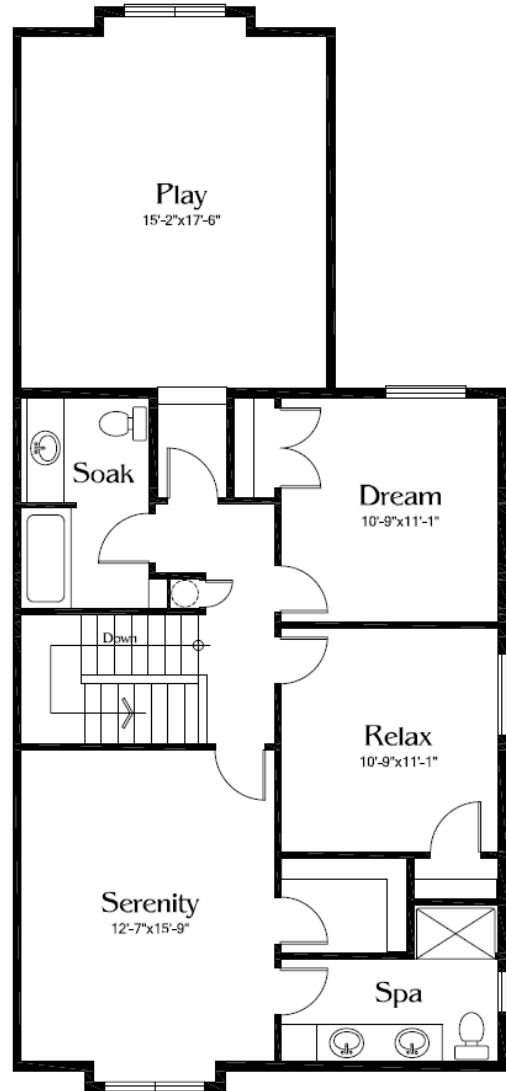

**The Heron**  
(with Bonus Room)

Main Floor Area: 910 sf  
Garage Area: 440 sf

Second Floor: 1135 sf  
Finished Floor Area: 2045 sf