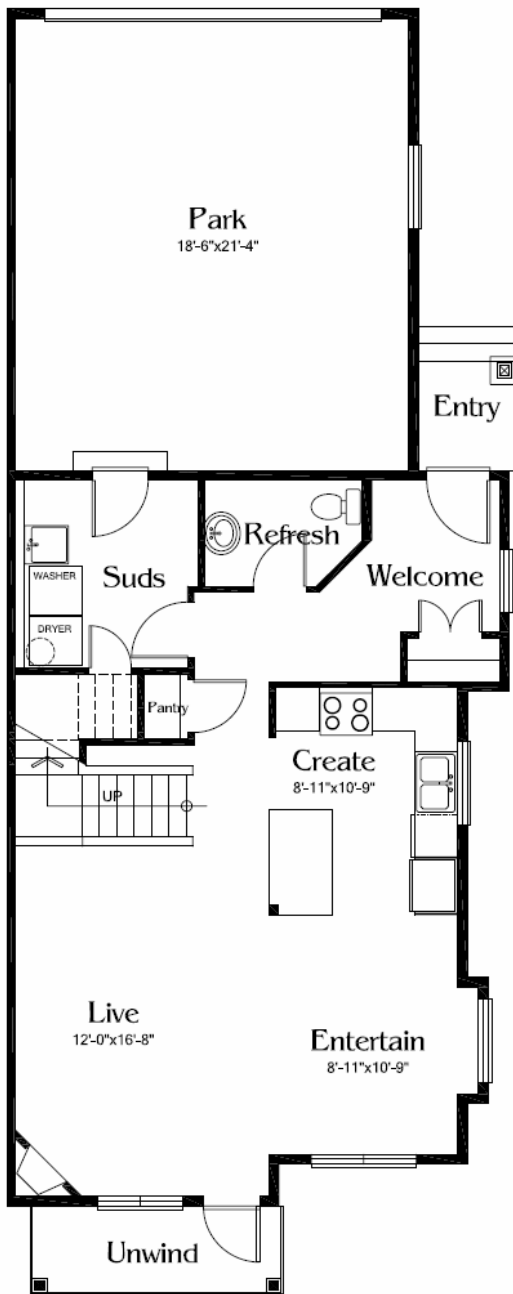

The Egret
(Standard Model)

Main Floor Area: 773 sf
Garage Area: 429 sf

Second Floor: 726 sf
Finished Floor Area: 1499 sf