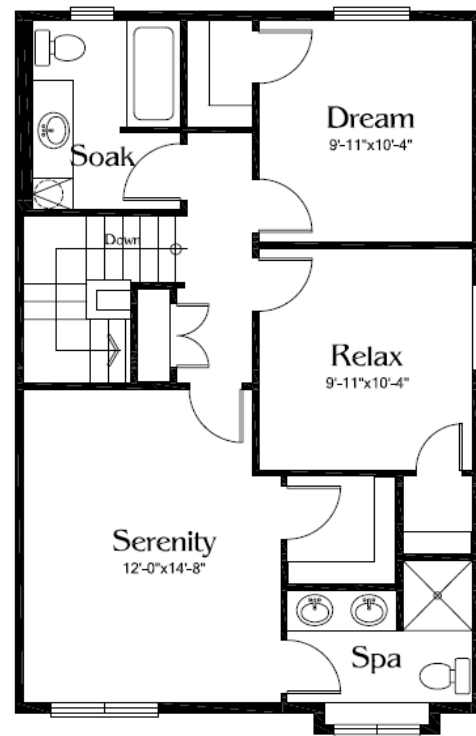

The Egret
(Standard Model)

Main Floor Area: 773 sf
Garage Area: 429 sf

Second Floor: 726 sf
Finished Floor Area: 1499 sf