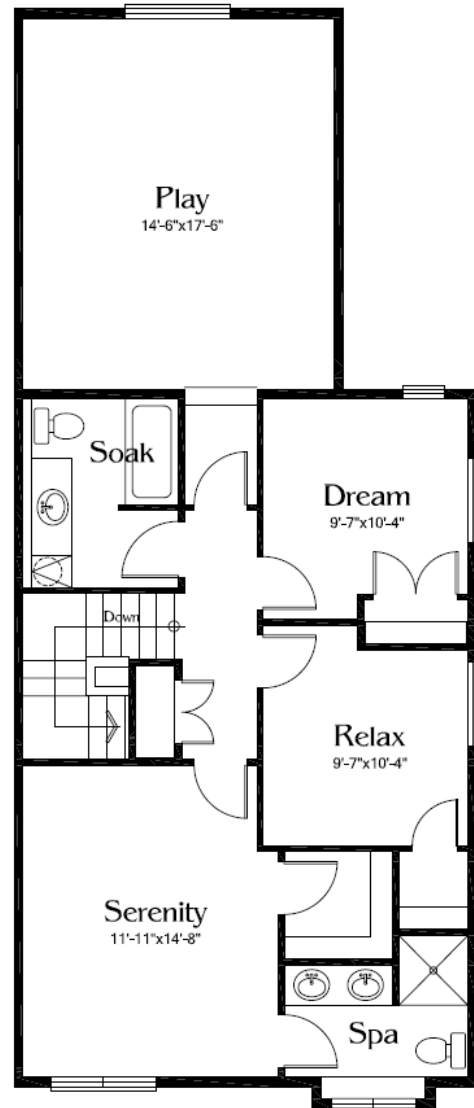

The Egret
(with Bonus Room)

Main Floor Area: 773 sf
Garage Area: 429 sf

Second Floor: 1005.sf
Finished Floor Area: 1778sf