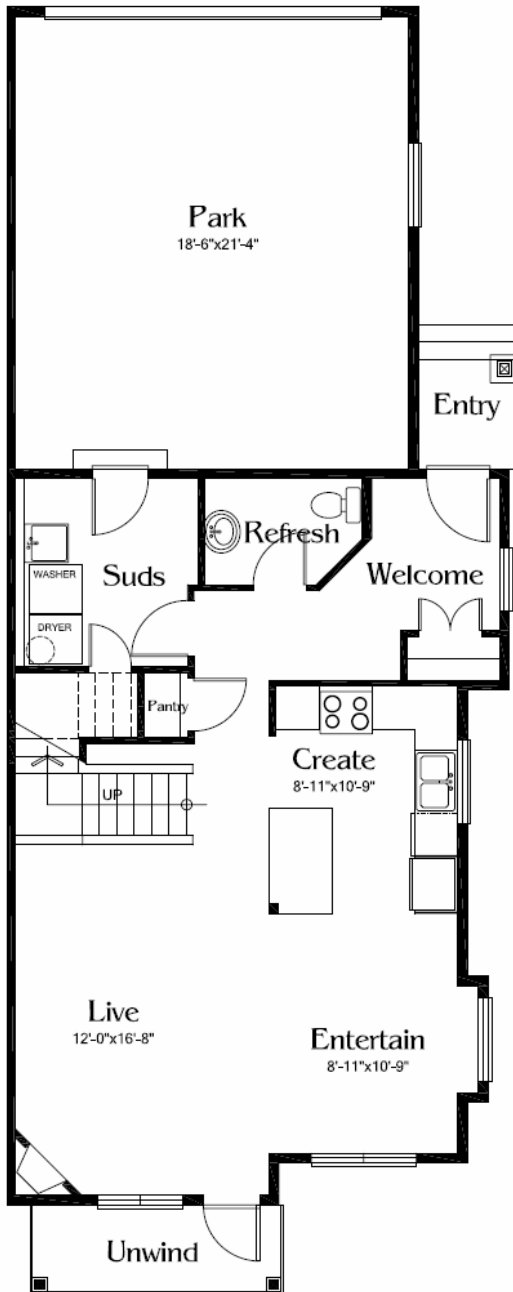

The Egret
(with Bonus Room)

Main Floor Area: 773 sf
Garage Area: 429 sf

Second Floor: 1005.sf
Finished Floor Area: 1778sf